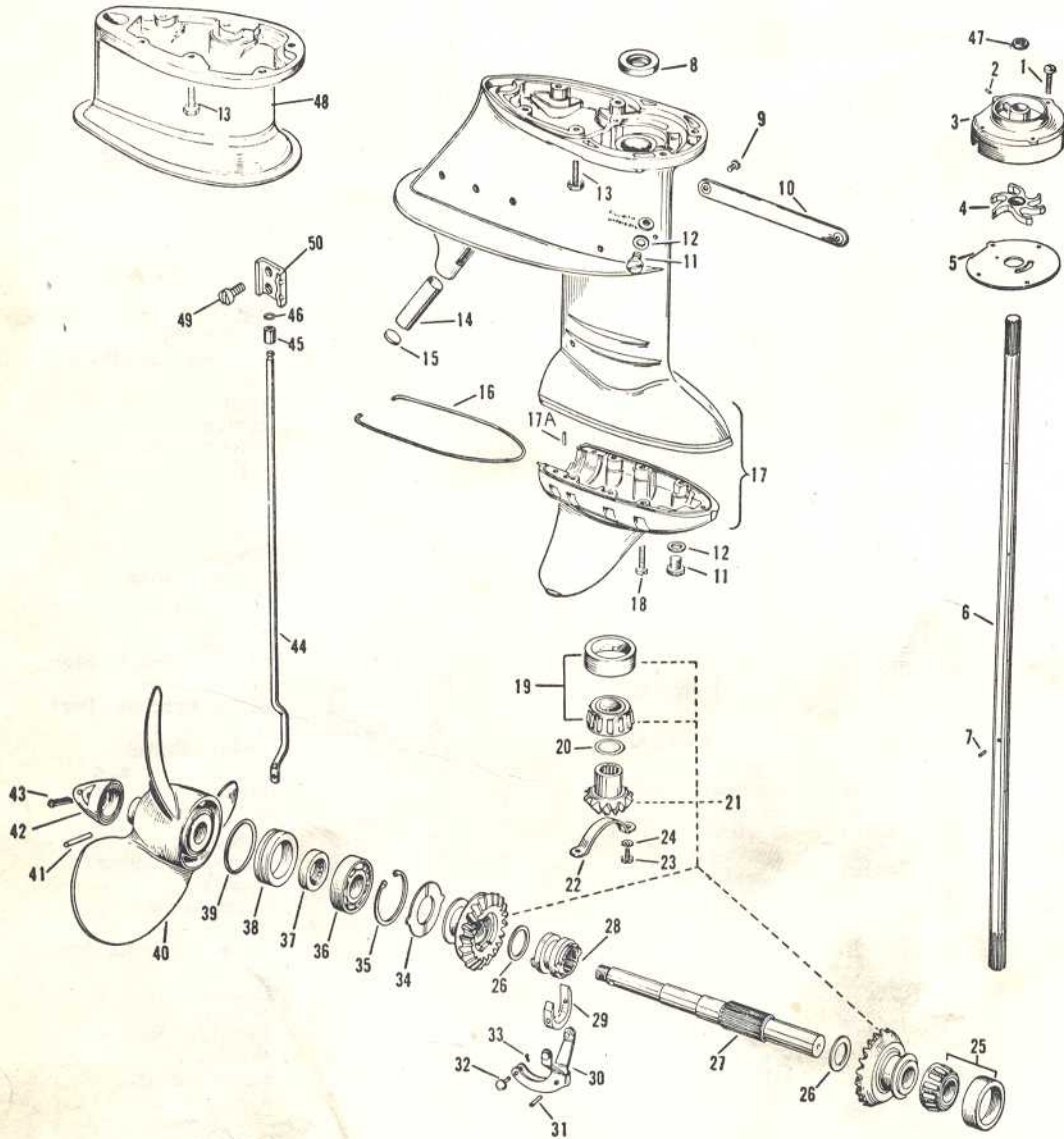

GEARCASE ASSEMBLY GROUP

Be Sure to Specify Model and Serial Number of Motor When Ordering Parts

PHOTO AND PART NUMBERS FOR GEARCASE ASSEMBLY GROUP

Photo No.	Part No.	Name of Part	Photo No.	Part No.	Name of Part
1	302677	Screw	22	302552	Support
2	33-69	Plug	23	43-147	Screw
3	375857	Impeller Housing	24	71-915	Lockwasher
4	375808	Impeller	25	375761	Roller Bearing
5	302617	Plate	26	302565	Thrust Washer
6	302624	Driveshaft	27	302522	Propeller Shaft
		(RDL Extension Parts	28	375783	Shifter Clutch Dog
		Listed Below)	29	302650	Cradle
7	300771	Pin	30	375787	Shifter Lever and Pin
8	302545	Oil Retainer	31	302501	Pin
9	302509	Screw	32	302504	Pin
10	302616	Cover	33	301912	Cotter Pin
11	27-283	Screw	34	302743	Thrust Washer
12	27-284	Washer	35	302528	Retaining Ring
13	302510	Screw	36	20-52	Ball Bearing
14	302521	Screen	37	302564	Oil Retainer
15	300077	Plug	38	303050	Housing
16	302604	Seal	39	302588	O-Ring
17	375816	Gearcase and Bearing	40	375790	Propeller
17A	300611	Dowell Pin	41	302566	Drive Pin
18	33-76	Screw	42	375773	Propeller Nut
19	375829	Roller Bearing	43	19-84	Cotter Pin
20	302796	Shim	44	303472	Shift Rod
20	302797	Shim	45	301878	Bushing
20	302798	Shim	46	301877	O-Ring
20	302823	Shim	47	303059	O-Ring
21	375861	Gears and Pinion Bearing	49	303147	Screw
			50	303148	Connector

MODEL RDL-14 PARTS THAT DIFFER FROM MODEL RD-14

Photo No.	Part No.	Name of Part
6	302806	Driveshaft (RDL)
13	302510	Screw (RDL)
44	303474	Shift Rod (RDL)
48	302805	Extension (RDL)

See Page 20 for Numerical Part List

Order All Parts from Nearest Service Station or Dealer