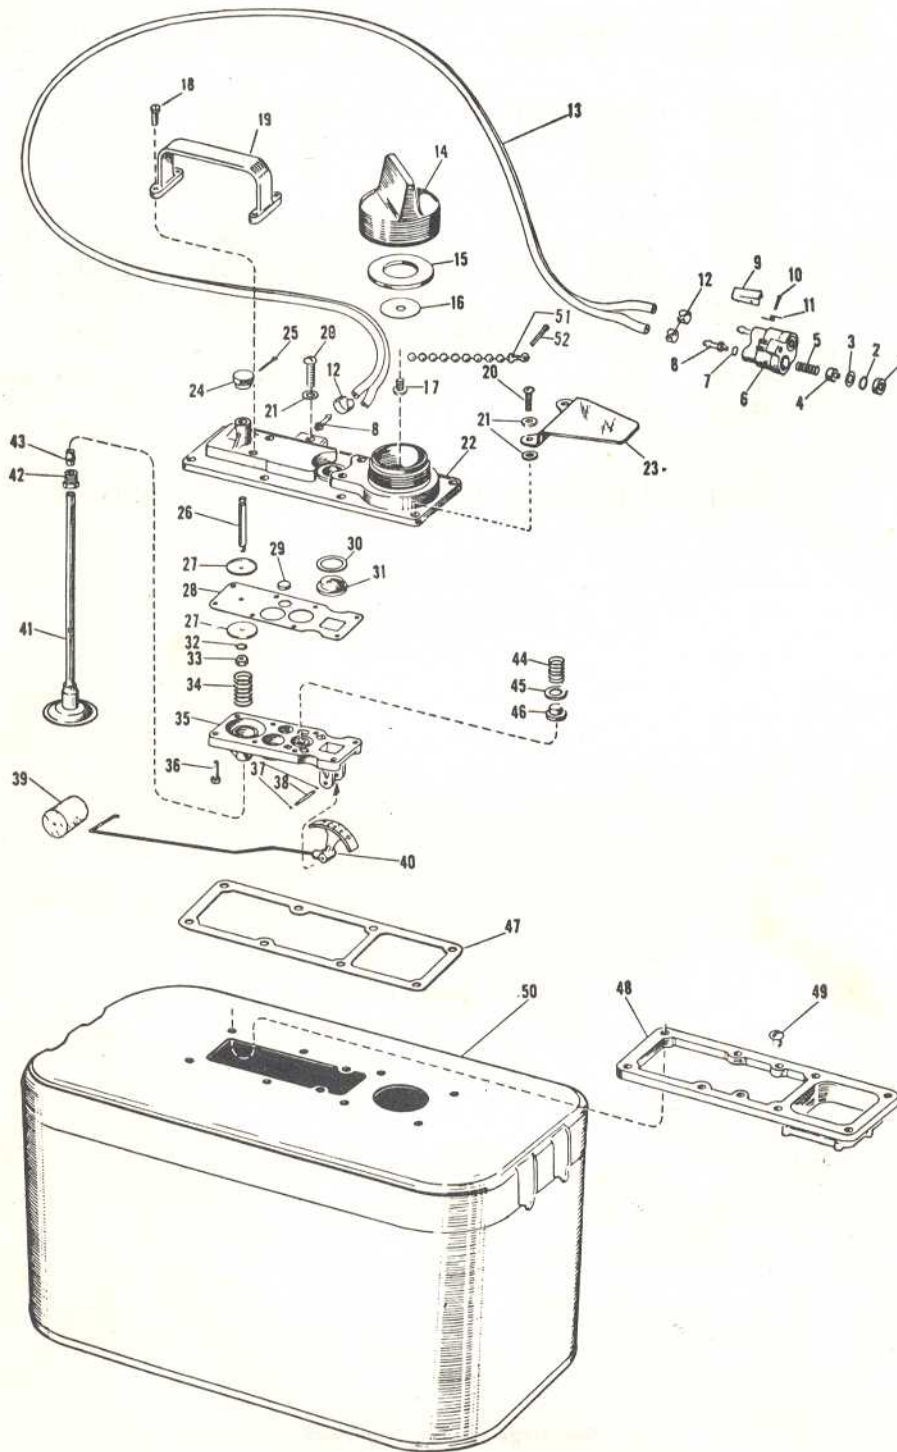

MILE MASTER FUEL TANK ASSEMBLY

Be Sure to Specify Model and Serial Number of Motor When Ordering Parts

PHOTO AND PART NUMBERS FOR MILE MASTER
FUEL TANK ASSEMBLY

Photo No.	Part No.	Name of Part	Photo No.	Part No.	Name of Part
1	301828	Retainer	28	302563	Diaphragm
2	301824	O-Ring	29	301802	Disc Valve
3	301827	Washer	30	302571	Seal
4	301826	Valve	31	302568	Glass
5	301825	Spring	32	301736	Lockwasher
6	375587	Fuel Connector	33	21-195	Nut
7	301819	Washer	34	301803	Spring
8	301820	Nipple	35	302555	Housing
9	301830	Lock	36	13-558	Screw
10	301832	Rivet	37	302654	Snap Ring
11	301829	Spring	38	302653	Pin
12	301822	Clamp	39	302559	Float
13	301821	Hose	40	375778	Indicator
14	375817	Filler Cap	41	375846	Foot Valve
15	301835	Gasket	42	132691	Nut
16	302560	Plate	43	13-304	Gland
17	301837	Screw	44	302135	Spring
18	43-259	Screw	45	302137	Washer
19	302570	Handle	46	302136	Valve
20	132124	Screw	47	302557	Gasket
21	301814	Gasket	48	302556	Support
22	302572	Housing	49	53-85	Screw
23	302802	Retainer	50	375774	Fuel Tank Only
24	301815	Push Button	51	301838	Chain
25	17-186	Cotter Pin	52	15-213	Cotter Pin
26	302561	Push Rod			(375777 Fuel Tank Assembly Complete)
27	301800	Support			

See Page 20 for Numerical Part List

Order All Parts from Nearest Service Station or Dealer