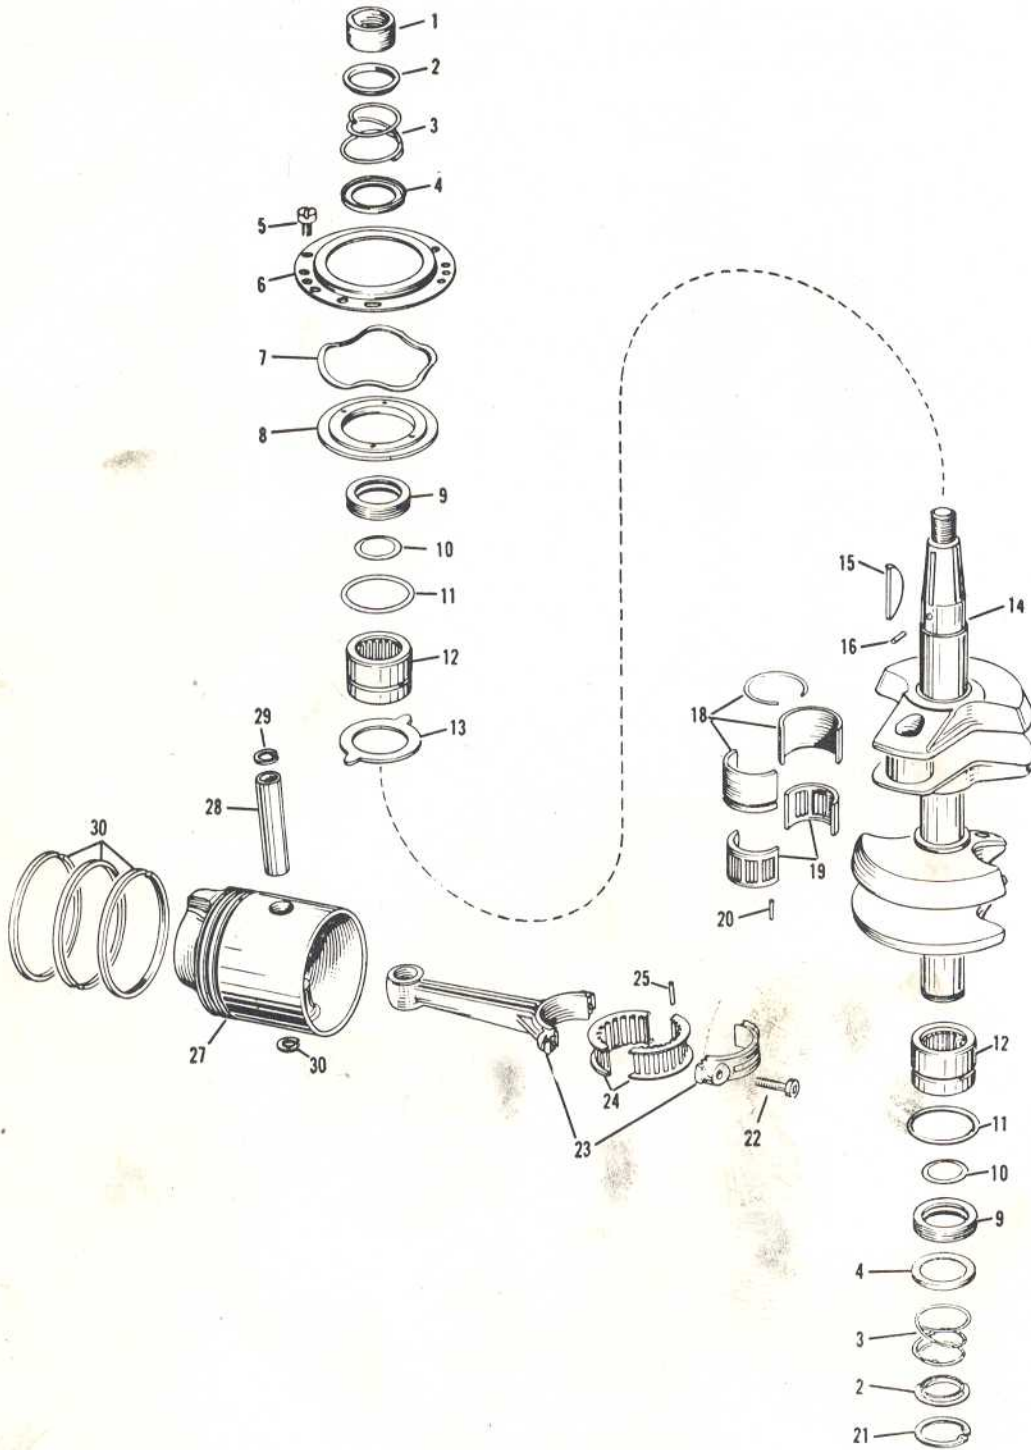

CRANKSHAFT PISTON AND CONNECTING ROD GROUP

Be Sure to Specify Model and Serial Number of Motor When Ordering Parts

PHOTO AND PART NUMBERS FOR CRANKSHAFT, PISTON
AND CONNECTING ROD GROUP

Photo No.	Part No.	Name of Part	Photo No.	Part No.	Name of Part
1	510169	Cam	19	302755	Bearing Cage
2	302593	Retaining Washer	20	302584	Needle Bearing
3	302539	Spring	21	302536	Retaining Ring
4	302594	Retaining Washer	22	202967	Screw
9	302538	Seal	23	375767	Connecting Rod
10	302540	O-Ring	24	302603	Retainer
11	302537	O-Ring	25	302529	Needle Bearing
12	375763	Roller Bearing	27	375781	Piston and Dowel Pin
13	302601	Thrust Washer		(375772 Piston and Connecting Rod Assembly, with Rings)	
14	302530	Crankshaft	28	302576	Wrist Pin
15	302602	Key	29	302577	Spring Ring
16	302578	Pin	30	302533	Piston Ring
18	302585	Split Sleeve			

See Page 20 for Numerical Part List

Order All Parts from Nearest Service Station or Dealer