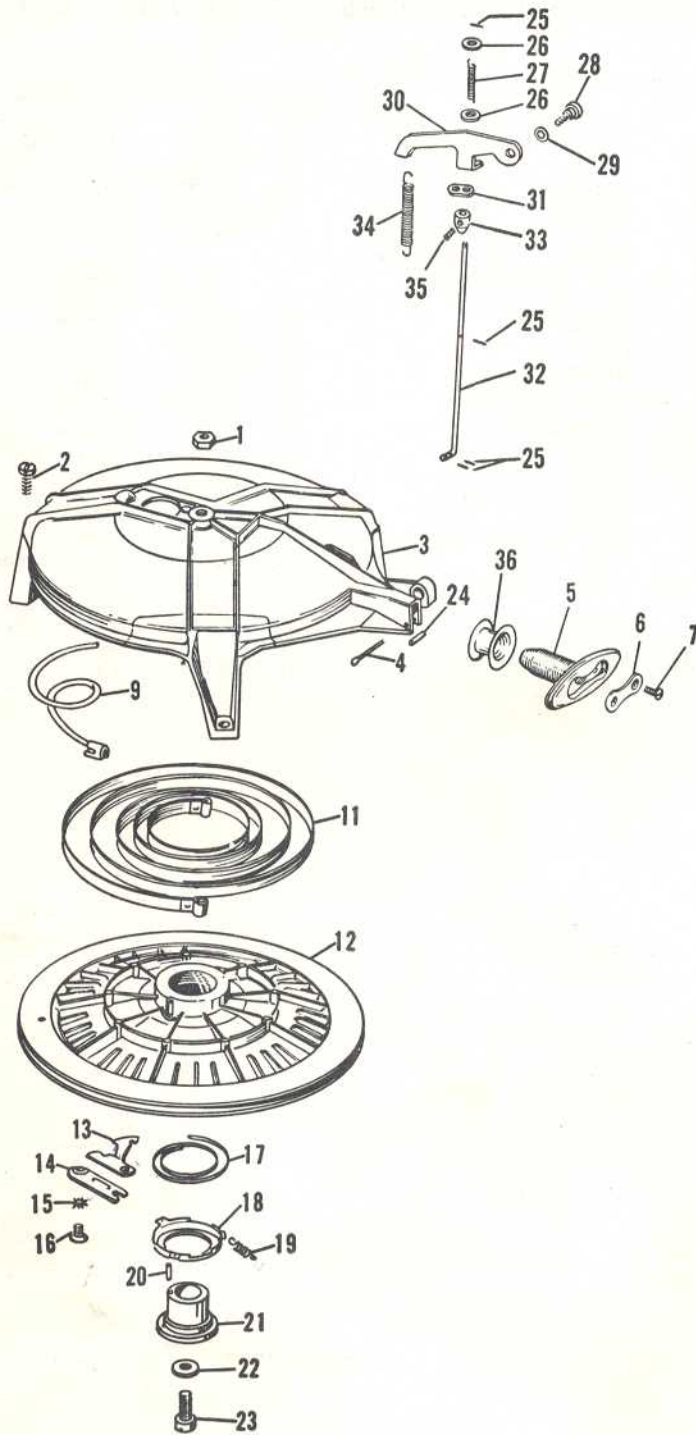

STARTER ASSEMBLY GROUP

Be Sure to Specify Model and Serial Number of Motor When Ordering Parts

PHOTO AND PART NUMBERS FOR STARTER ASSEMBLY GROUP

Photo No.	Part No.	Name of Part	Photo No.	Part No.	Name of Part
1	302103	Nut	19	202155	Spring
2	303288		20	202156	Pin
3	375768	Starter Housing	21	276643	Spindle and Pin
	(375865	Starter Assembly)	22	202356	Washer
		Complete)	23	51-223	Screw
4	120219	Cotter Pin	24	302831	Tube
5	375542	Handle	25	41-110	Pin
6	41-188	Clamp Plate	26	71-1447	Washer
7	41-205	Screw	27	303051	Spring
9	42-137	Starter Rope and Anchor	28	303247	Screw
11	375836	Starter Spring	29	302473	Bow Washer
12	375771	Starter Pulley	30	303246	Locking Lever
13	202470	Starter Pawl	31	303033	Spring Anchor
14	202317	Retainer	32	303022	Link
15	71-1026	Lockwasher	33	303244	Collar
16	302104	Screw	34	303032	Spring
17	302222	Friction Spring	35	303245	Allen Screw
18	202114	Equalizer Cup	36	303560	Eyelet

See Page 20 for Numerical Part List

Order All Parts from Nearest Service Station or Dealer