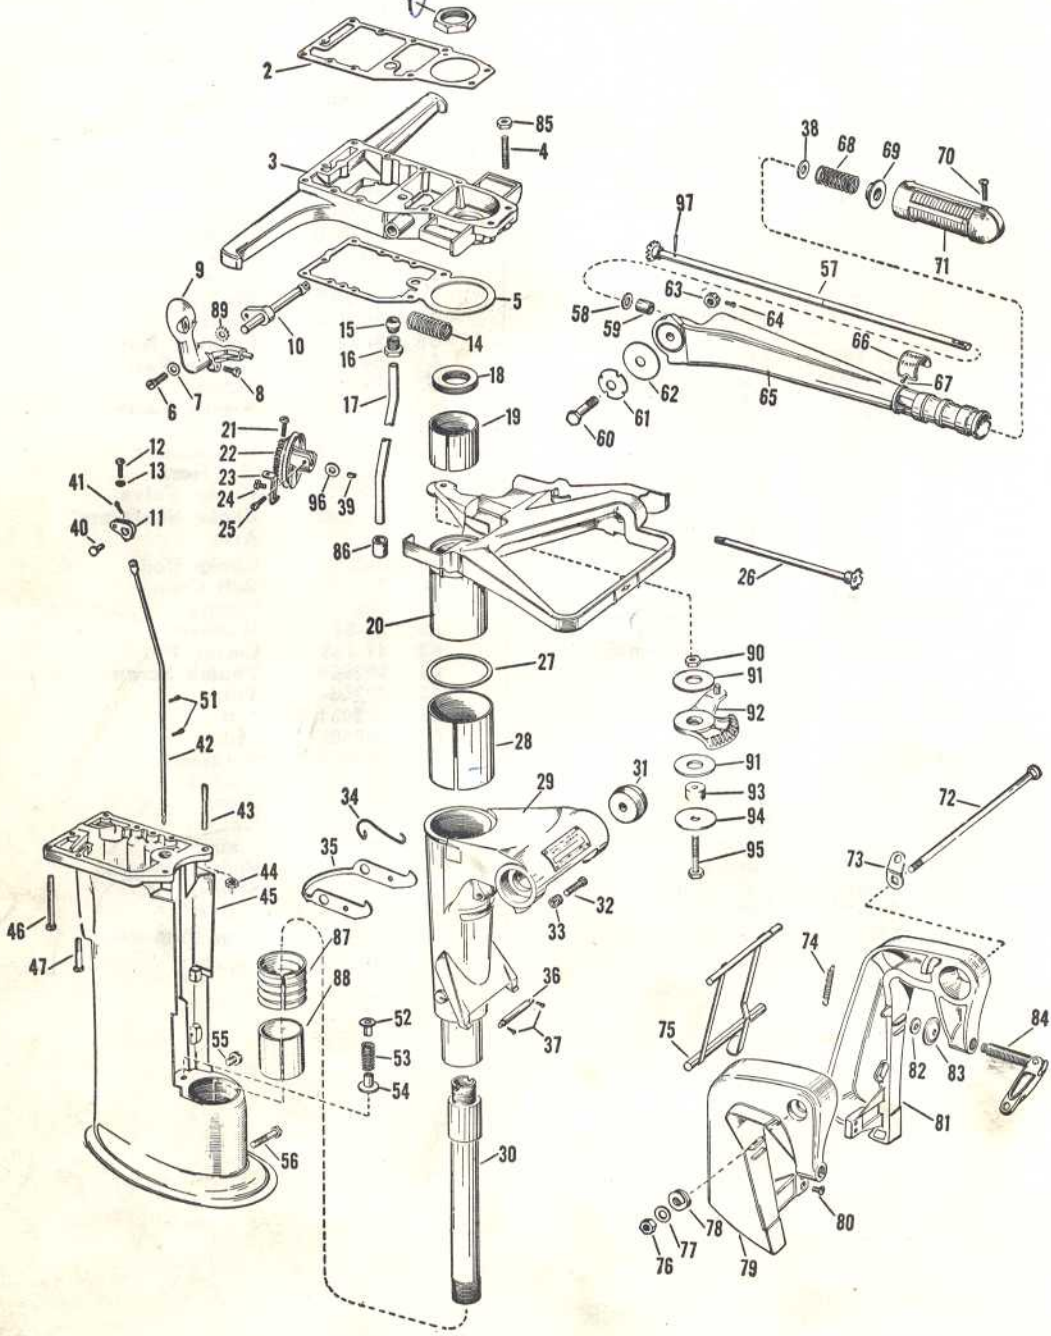

LOWER UNIT AND STEERING HANDLE GROUP

Water Tube Adapter 304175
'0' Ring 304176

530
75
605

Be Sure to Specify Model and Serial Number of Motor When Ordering Parts

**PHOTO AND PART NUMBERS FOR LOWER UNIT
AND STEERING HANDLE GROUP**

Photo No.	Part No.	Name of Part	Photo No.	Part No.	Name of Part
1	302642	Nut	46	302754	Screw
2	302625	Gasket	47	132679	Screw
3	302699	Carrying Handle and Adapter	51	15-268	Cotter Pin
4	15-149	Stud	52	301913	Sleeve
5	302821	Gasket	53	302639	Spring
6	300646	Screw	54	301915	Sleeve
7	21-165	Washer	55	27-283	Screw
8	21-167	Screw	56	302678	Screw
9	375766	Shift Lever	57	376005	Gear and Shaft - Long
10	375764	Bracket, Shift Lever and Shaft	58	302712	Washer
11	302644	Lever	59	301717	Bushing
12	302680	Screw	60	302721	Screw
13	302679	Washer	61	302631	Spring Washer
14	302713	Spring	62	302703	Thrust Washer
15	7-170	Gland	63	302803	Nut
16	302632	Gland Nuts	64	302804	Cotter Pin
17	375863	Water Tube	65	376040	Steering Handle
18	303204	Washer	66	302735	Plate
19	303205	Lining	67	301992	Stud
20	376002	Steering Bracket and Bushing	68	301656	Spring
21	302688	Screw	69	303282	Friction Block
22	303200	Pulley and Gear	70	302710	Screw
23	302646	Clamp	71	303213	Grip
24	302346	Screw	72	302643	Bolt
25	71-1352	Screw	73	300364	Link
26	376004	Gear and Shaft - Short	74	302736	Spring
27	302635	Thrust Washer	75	375810	Tilting Lever
28	302638	Lining	76	17-182	Nut
29	375797	Swivel Bracket and Screw	77	25-196	Washer
30	376003	D.S. Casing and Sleeve	78	302051	Spring
31	302637	Conical Washer	79	375796	Stern Bracket - Star
32	27-17	Screw	80	11-185	Screw
33	303562	Spring	81	375795	Stern Bracket - Port
34	302634	Spring	82	302420	Retainer
35	302715	Locking Lever	83	41-48	Swivel Plate
36	302640	Rod	84	375747	Clampscrew and Plate
37	301974	Cotter Pin	85	7-46	Nut
38	303252	Washer	86	302636	Grommet
39	25-271	Key	87	302738	Rubber Bushing
40	302504	Pin	88	302714	Spacer
41	301912	Cotter Pin	89	51-137	Lockwasher
42	303471	Shift Rod	90	11-216	Nut
43	302596	Stud	91	303207	Thrust Washer
44	7-46	Nut	92	303196	Gear
45	376102	Exhaust Tube	93	303209	Spacer
			94	303206	Washer
			95	303210	Shoulder Screw
			96	303107	Washer
			97	302709	Groove Pin

See Page 20 for Numerical Part List

Order All Parts from Nearest Service Station or Dealer