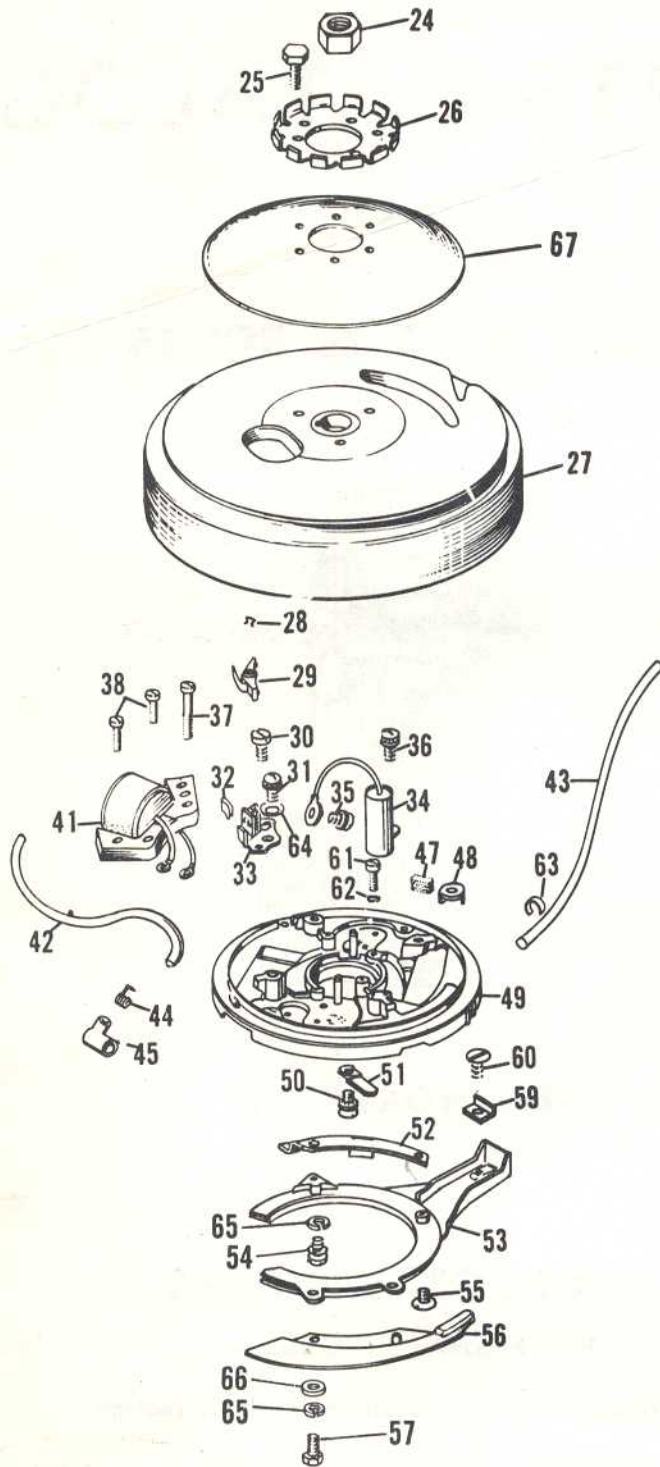

MAGNETO GROUP

Be Sure to Specify Model and Serial Number of Motor When Ordering Parts

PHOTO AND PARTS NUMBERS FOR MAGNETO GROUP

Photo No.	Part No.	Name of Part	Photo No.	Part No.	Name of Part
24	71-1331	Nut	44	510231	Terminal
25	302468	Screw	45	510232	Cover
26	202111	Ratchet	47	510189	Oiler Wick
27	486097	Flywheel	48	510188	Oiler Clip
28	71-1052	Clip	49	580168	Armature Plate
29	580123	Breaker Arm			
	(580148	Breaker Assembly)		(580169	Armature Plate
30	510185	Eccentric Screw		Assembly Complete)	
31	130255	Screw	50	510193	Screw
32	510204	Clip	51	510190	Clamp
33	580122	Breaker Base	52	302829	Stop
	(580148	Breaker Assembly)	53	302623	Pulley
34	510173	Condenser	54	302812	Screw
35	510194	Screw	55	131024	Screw
37	510193	Screw	56	302830	Cam
37	510191	Screw	57	302750	Screw
38	510195	Screw	59	302752	Clamp
41	580118	Coil and Lamination	60	302751	Screw
42	510210	Lead - Lower	61	510192	Screw
	(580135	H.T. Lead Assembly -	62	3-28	Lockwasher
	Upper)		63	71-1239	Marker
43	510203	Lead - Upper	64	510208	Bow Washer
	(580146	H.T. Lead Assembly -	65	71-1487	Lockwasher
	Lower)		66	71-1531	Washer
			67	303249	Cover

See Page 20 for Numerical Part List

Order All Parts from Nearest Service Station or Dealer